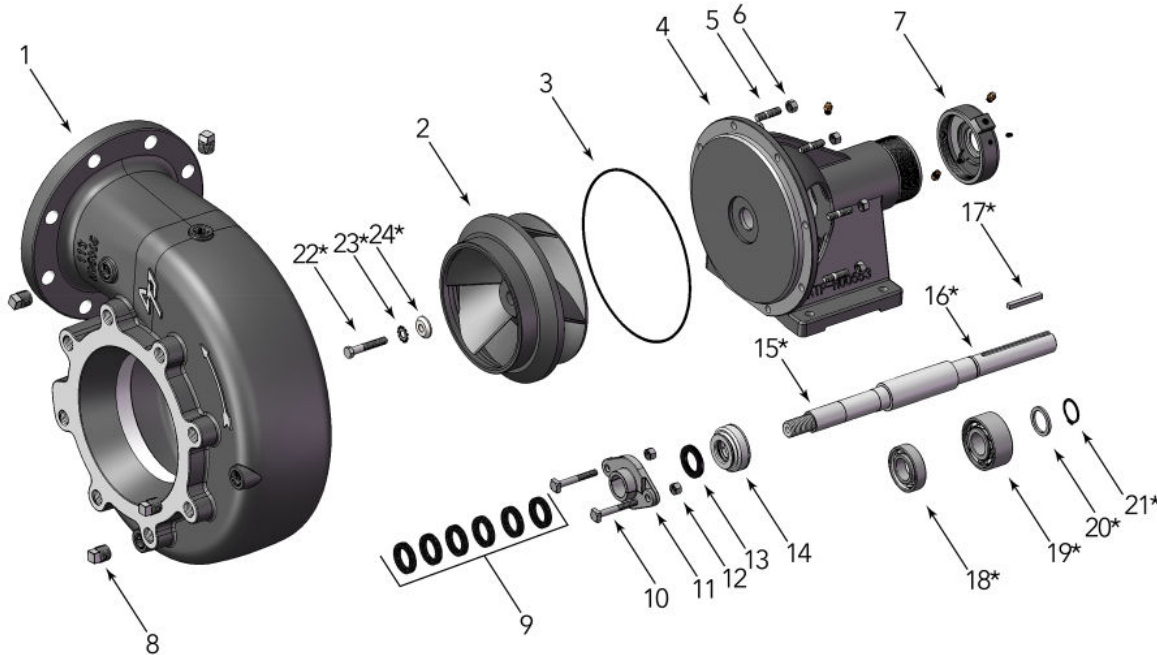

PARTS BREAKDOWN
B6ZRH Water Pump (CW, Rope Seal)

* Items included in shaft kit

ALL COMPONENTS							
#	NAME	SKU	ALT SKU	#	NAME	SKU	ALT SKU
1	Volute, B6Z	113-H05065	H05065	13	Water Slinger	116-S12260	S12260
2	Impeller B6Z, CW	112-M04186	M04186	14	Inner Bearing Cap	116-S19033	S19033
3	Volute Gasket	116-S05126	S05126	15*	Shaft Sleeve	116-S39242	S39242
4	Pump Frame, Rope Seal	114-H00553	H00553	16*	Pump Shaft Kit	111-B82184	B82184
5	Stud, 3/8-16 x 1-1/4"	116-S23944	S23994	17*	1/4" Key	116-S24255	S24255
6	Nut, Hex 3/8-16	116-S23103	S23103	18*	Ball Bearing	116-S13270	S13270
7	Outer Bearing Cap	116-S19914	S19914	19*	Ball Bearing	116-S13271	S13271
8	1/2" Pipe Plug	116-S23717	S23717	20*	Thrust Ring	116-S29218	S29218
9	Rope Packing	116-S14022	S14022	21*	Retaining Snap Ring	116-S23010	S23010
10	Packing Bolt (2 req)	116-S23762	S23762	22*	Screw, Impeller 3/8-16 x 1-3/4"	116-S23572	S23572
11	Split Packing Gland	116-B82468	B82468	23*	Lock Washer	116-S23036	S23036
12	Packing Nut (2 req)	116-S23343	S23343	24*	Impeller Washer	116-S06314	S06314

COMPLETE PUMP AND POWER FRAME	
NAME	SKU
B6ZRH CW Rope Seal Pump	101-B69501
B6ZRH CW Rope Seal Power Frame	103-B69501