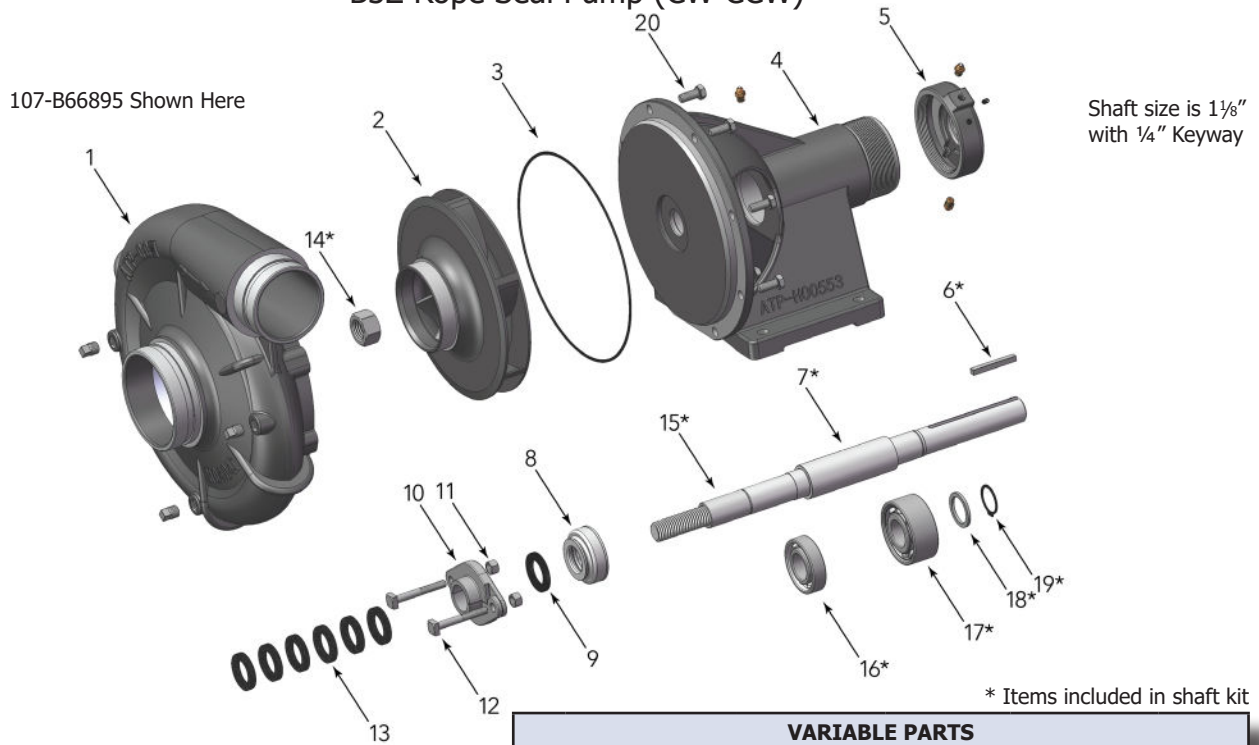

PARTS BREAKDOWN

B3Z Rope Seal Pump (CW-CCW)

| COMMON PARTS | | | |
|--------------|--------------------------------|-------------------|---------|
| # | NAME | SKU | ALT SKU |
| 3 | Volute Gasket | 116-S05126 | S05126 |
| | Optional O-Ring | 116-M14943 | M14943 |
| 4 | Pump Frame | 114-H00553 | H00553 |
| 5 | Outer Bearing Cap | 116-S19914 | S19914 |
| 6* | 1/4" Key Way | 116-S24255 | S24255 |
| 8 | Inner Bearing Cap | 116-S19033 | S19033 |
| 9 | Water Slinger | 116-S12260 | S12260 |
| 10 | Split Packing Gland | 116-B82468 | B82468 |
| 11 | Nut, 3/8"-16 (2 Req) | 116-S23343 | S23343 |
| 12 | Bolt, Sq Head 3/8"-16x2 1/2" | 116-S23762 | S23762 |
| 13 | Rope Packing (Set of 6) | 116-S14022 | S14022 |
| 15* | Shaft Sleeve (For Rope & Mech) | 116-S05127 | S05127 |
| 16* | Ball Bearing | 116-S13270 | S13270 |
| 17* | Ball Bearing | 116-S13271 | S13271 |
| 18* | Thrust Ring | 116-S29218 | S29218 |
| 19* | Retaining Snap Ring | 116-S23010 | S23010 |
| 20 | Capscrew, Hex 3/8"-16 x 1" | 116-S26826 | S26826 |

| VARIABLE PARTS | | | | | |
|----------------|-------------------|------------|----------|-------------------|---------|
| # | NAME | CONNECTION | ROTATION | SKU | ALT SKU |
| 1 | Volute Case | Groove | CW | 113-H04040 | H04040 |
| 1 | Volute Case | Groove | CCW | 113-H04041 | H04041 |
| 1 | Volute Case | Threaded | CW | 113-H00689 | H00689 |
| 1 | Volute Case | Threaded | CCW | 113-H00698 | H00698 |
| 2 | Impeller | | CW | 112-M02153 | M02153 |
| 2 | Impeller | | CCW | 112-M02181 | M02181 |
| 7* | Shaft Kit | | CW | 111-B80698 | B80698 |
| 7* | Shaft Kit | | CCW | 111-B80696 | B80696 |
| 14* | Impeller Lock Nut | | CW | 116-M10220 | M10220 |
| 14* | Impeller Lock Nut | | CCW | 116-U36189 | U36189 |