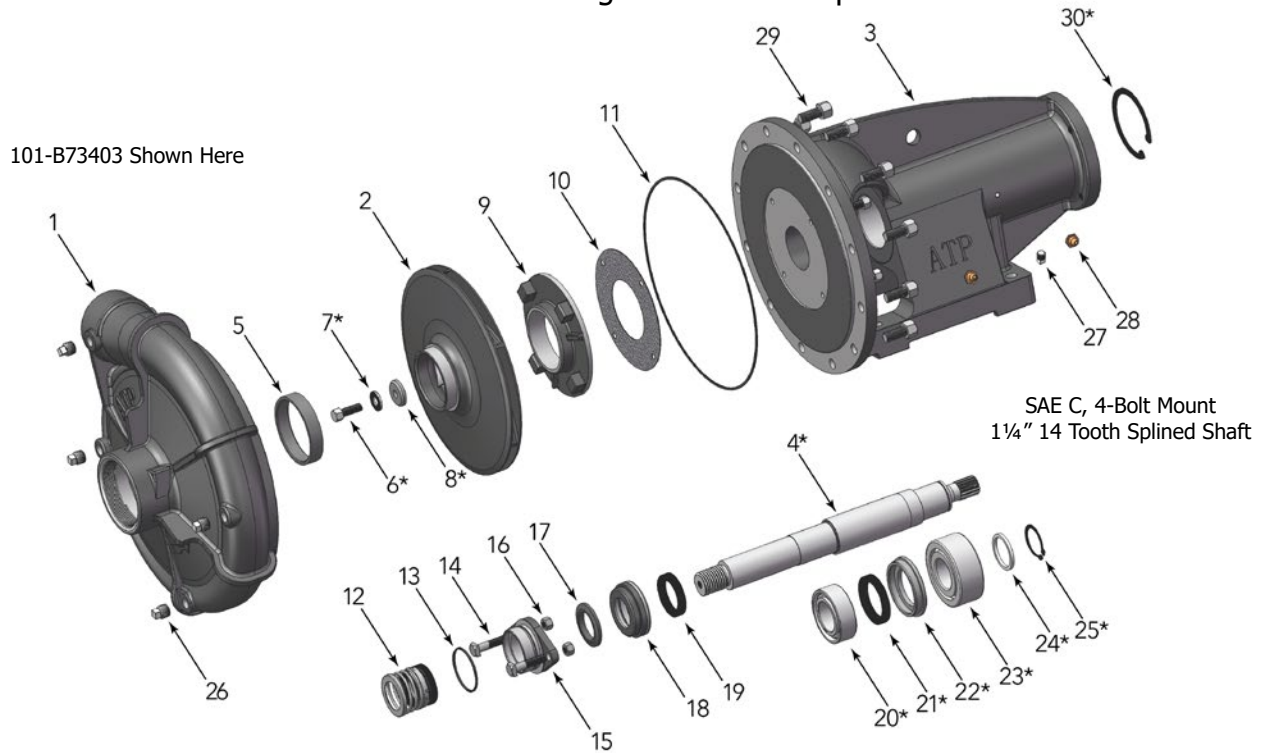

PARTS BREAKDOWN

B3JRGBMS High Pressure Pump

* Items included in shaft kit

PARTS							
#	NAME	SKU	ALT SKU	#	NAME	SKU	ALT SKU
1	Volute Case, CW, Threaded	113-H01863	H01863	17	Slinger, Water	116-S10964	S10964
2	CW Impeller, 13 1/2" Diameter	112-L03038	L03038	18	Inner Bearing Cap	116-M10200	M10200
3	Pump Bearing Frame	114-H05103	H05103	19	Seal, Oil	116-S14765	S14765
4	Shaft Kit	111-B73051	B73051	20	Bearing, Ball	116-S15604	S15604
5	Ring, Wearing	116-S04176	S04176	21	Seal, Oil	116-M10210	M10210
6	Screw, Impeller 1/2-13x1-1/2"	116-S23623	S23623	22	Outer Bearing Cap	116-M10209	M10209
7	Lock Washer	116-S23038	S23038	23	Bearing, Ball	116-M10184	M10184
8	Washer, Impeller	116-S19275	S19275	24	Ring, Thrust	116-S06519	S06519
9	Ring, Balance	116-M05073	M05073	25	Ring, Retaining	116-S23016	S23016
10	Gasket, Balance Ring	116-S09943	S09943	26	Plug, Pipe 1/2 NPT (4 Req)	116-S23717	S23717
11	Gasket, Volute	116-S06271	S06271	27	Plug, Pipe 1/4 NPT	116-S23715	S23715
12	Seal, Mechanical Shaft	116-S32693	S32693	28	Fitting, Grease (2 Req)	116-S23670	S23670
13	O-Ring	116-S26471	S26471	29	Capscrew, Hex 5/8-11x1-1/2" (12 Req)	116-S26999	S26999
14	Bolt, Sq. Head 1/2-13x2-1/4" (2 Req)	116-S23792	S23792	30	Ring, Retaining	116-S23025	S23025
15	Retainer, Mechanical Shaft Seal	116-S11452	S11452		Complete Pump (CW)	101-B73403	B73403
16	Nut, Hex 1/2-13x7/16" (2 Req)	116-S23347	S23347				