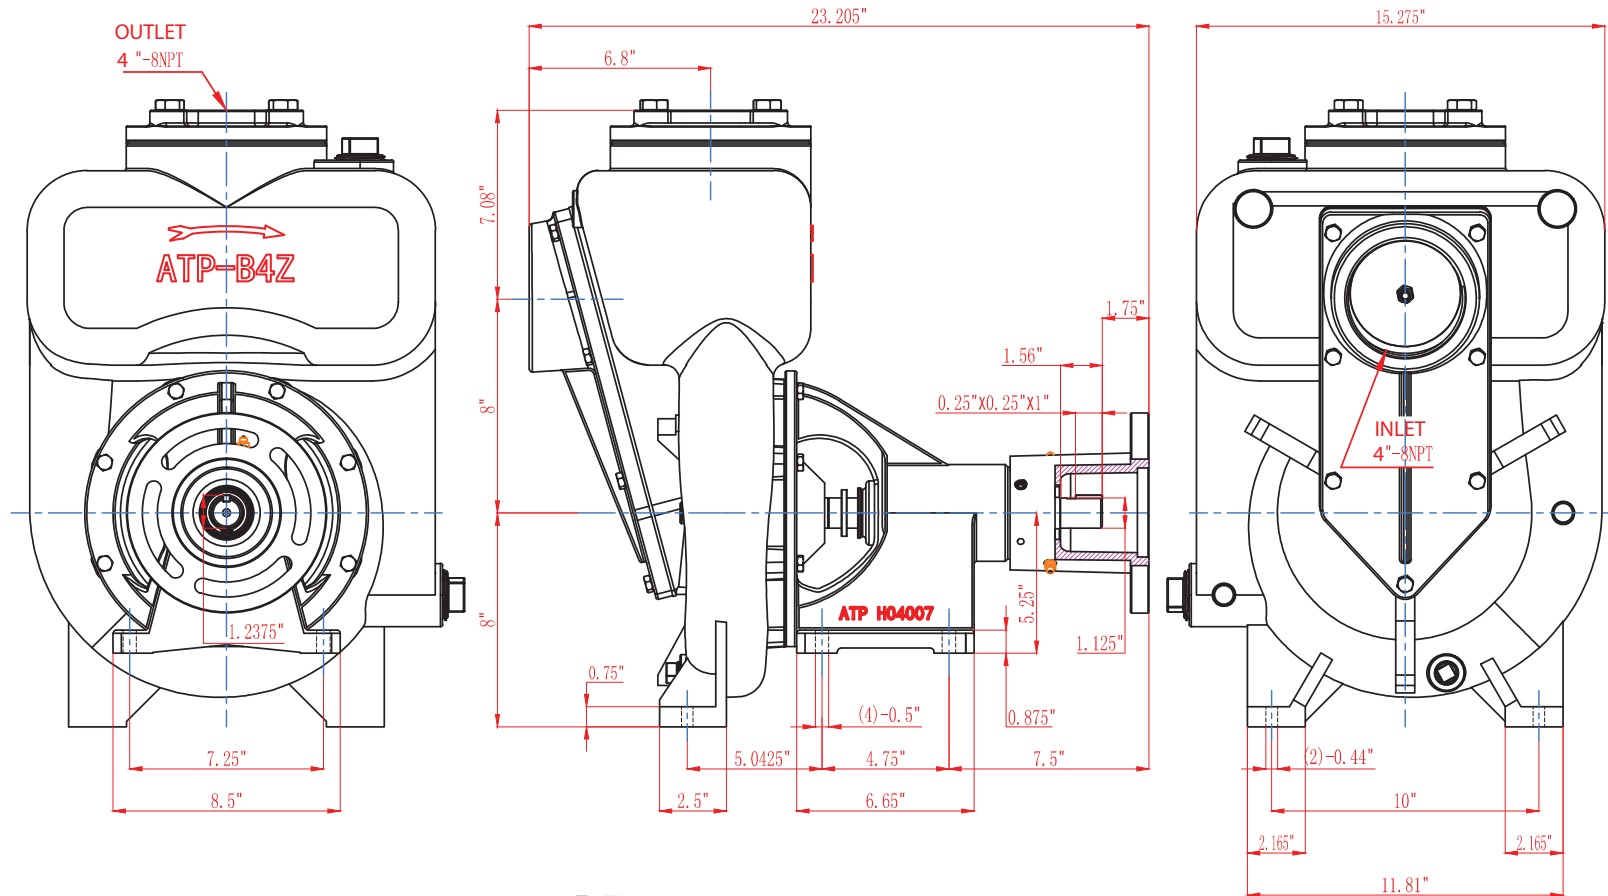

PUMP DIMENSIONS

B4ZRKS | CW | Thread | 102-B69876

Calgary, AB

© 2018 Access Truck Parts