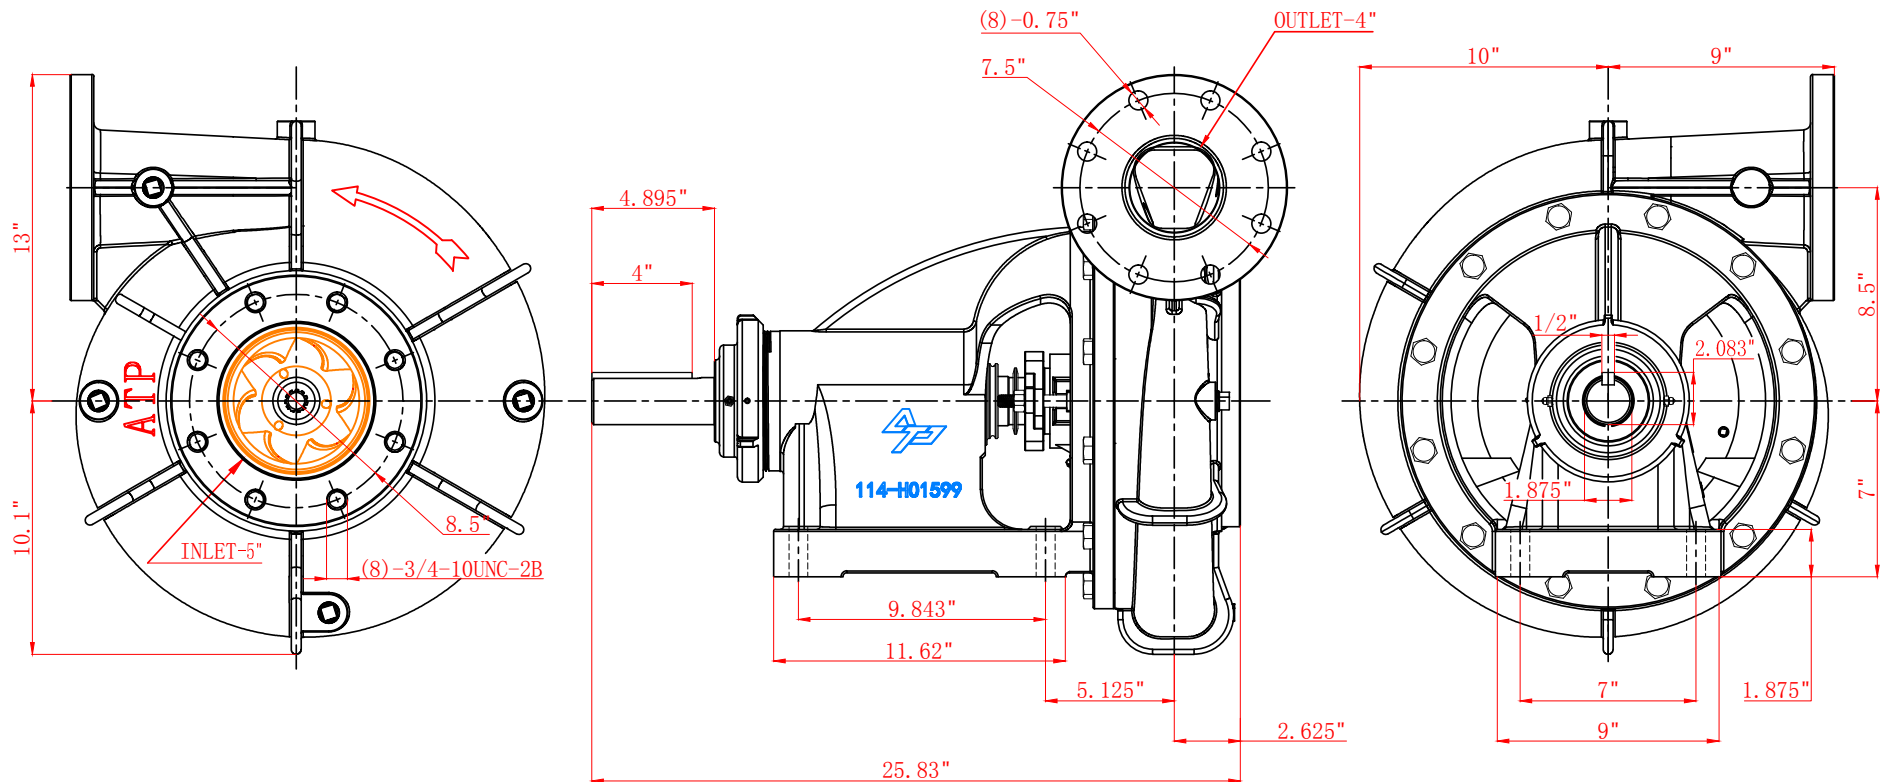

PUMP DIMENSIONS

B4JRMBS | CW | Flange | Keyed | Rope Seal | 101-B62321

Calgary, AB

© 2021 Access Truck Parts