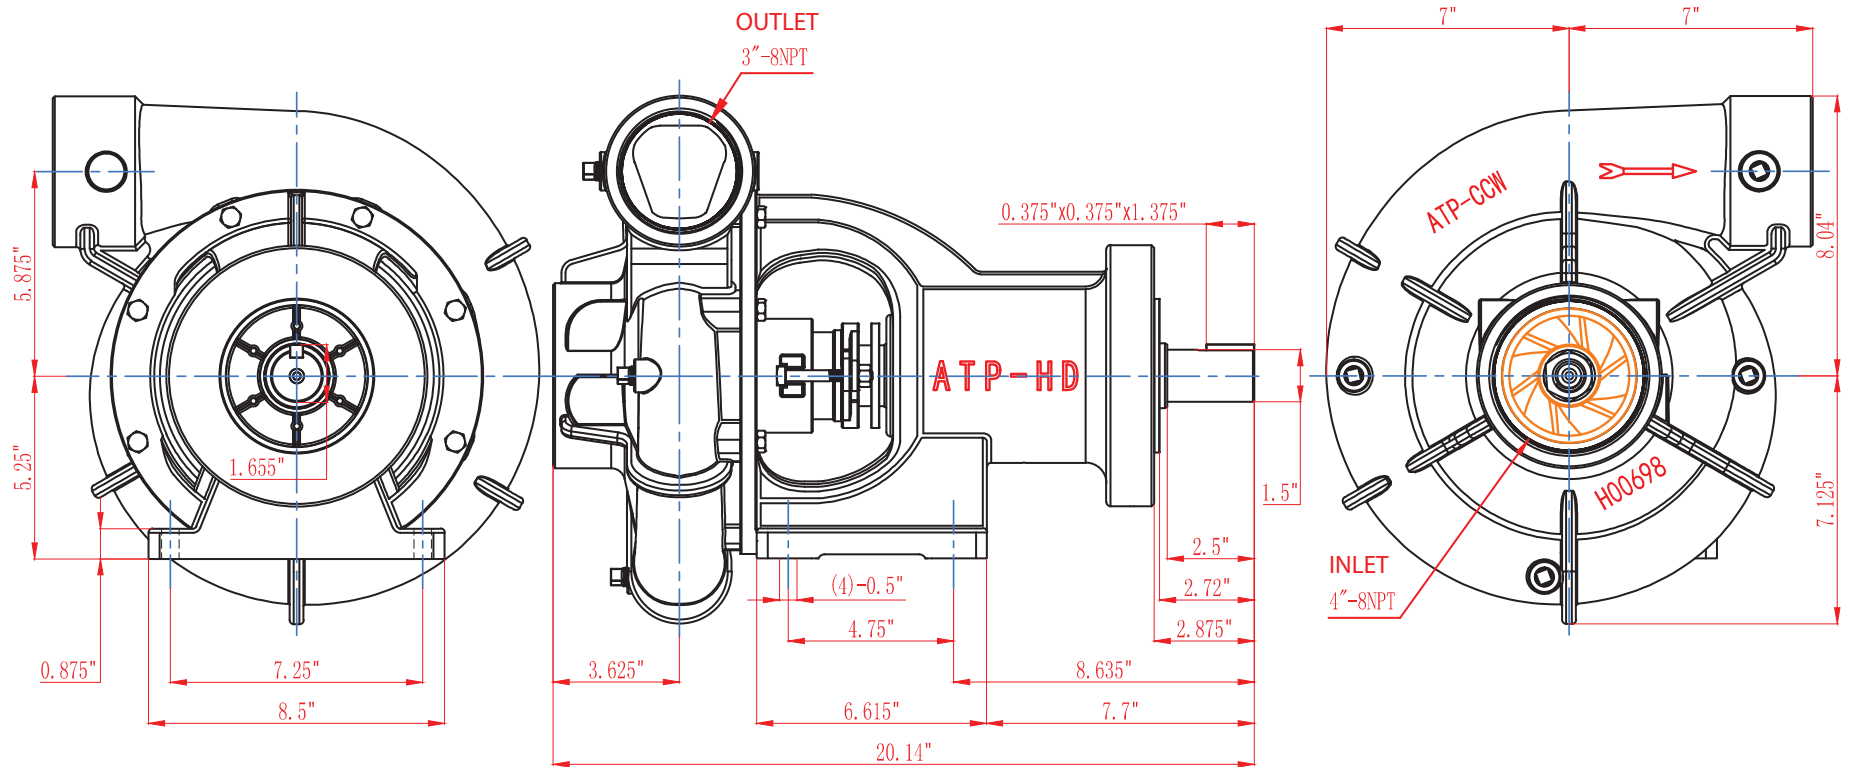

PUMP DIMENSIONS

B3ZRM-HD | CCW | Thread | 101-B85874

603-36 St SW, Calgary, AB T3C1R1

© 2018 Access Truck Parts