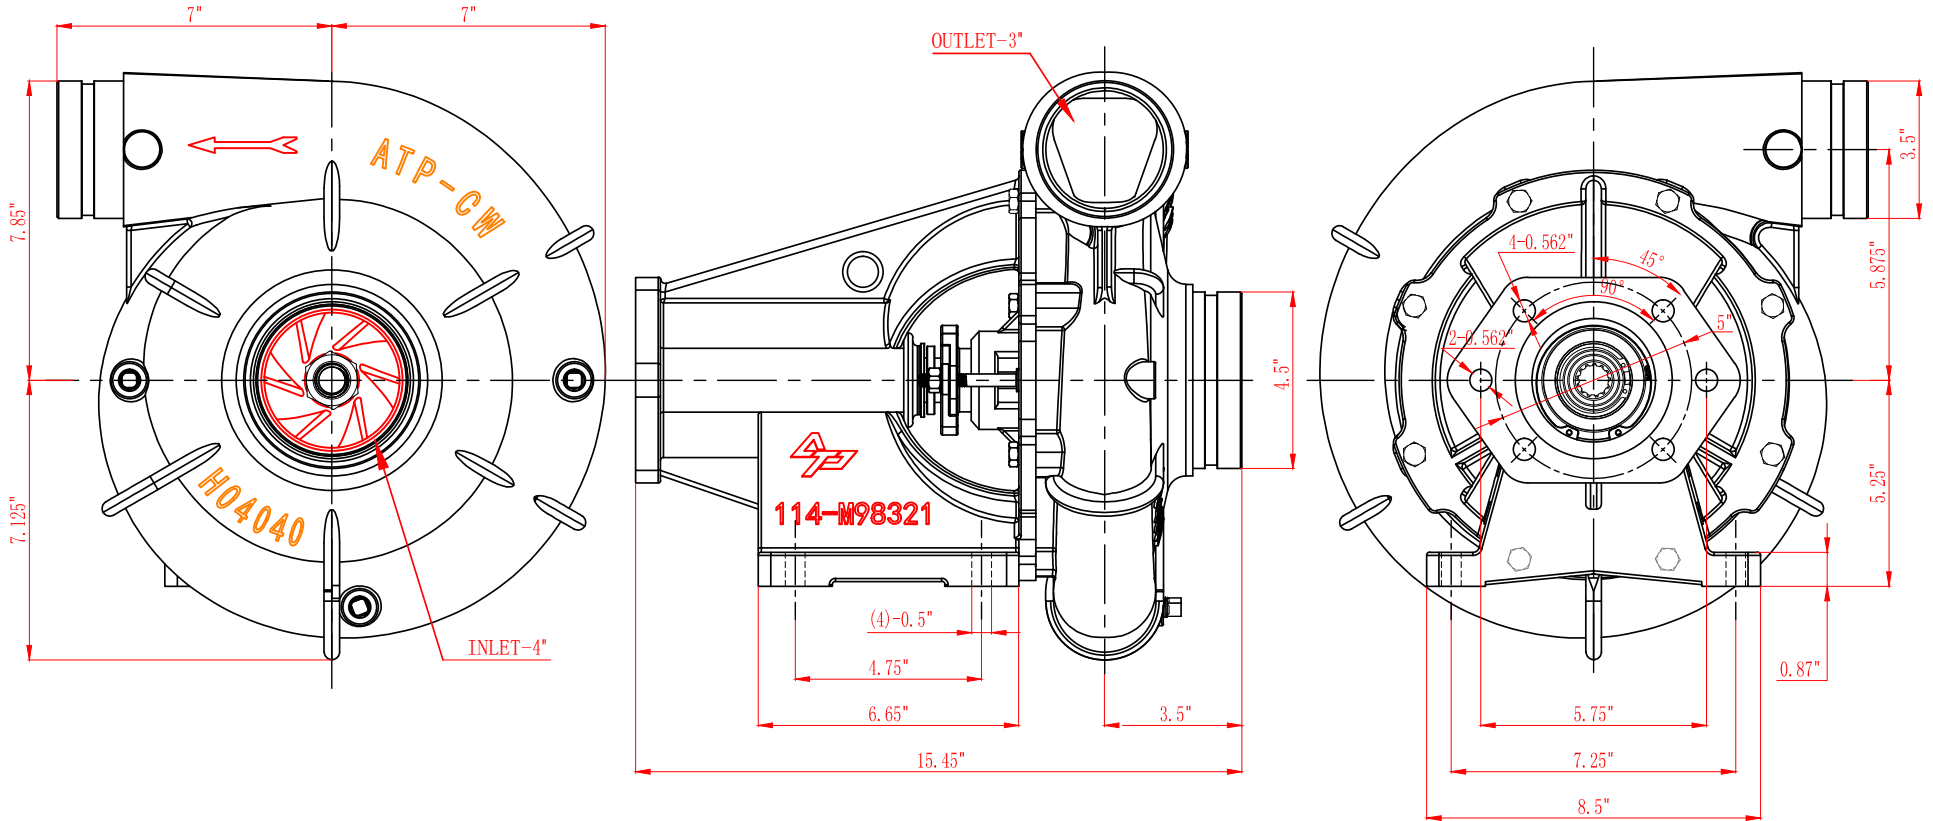

PUMP DIMENSIONS

B3Z SAE B | CW | GROOVED | 101-B81203

Calgary, AB

© 2021 Access Truck Parts